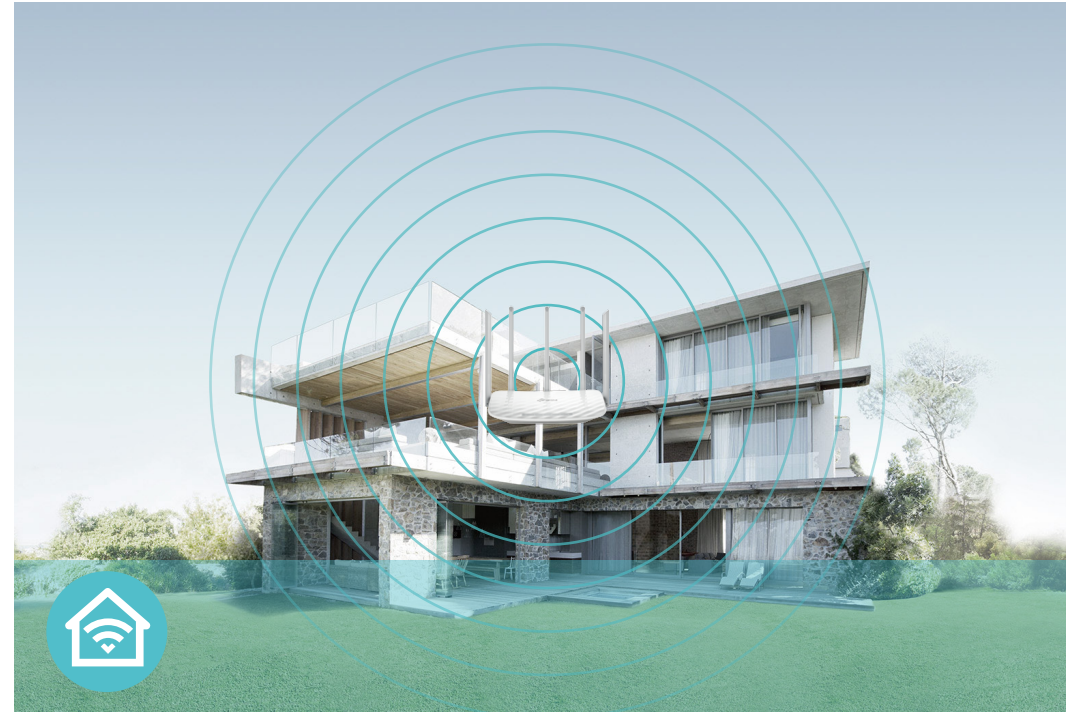

MU-MIMO Router
Simultaneously sends data to multiple devices

Traditional Router
Sends data to one device at a time

Beamforming for Better Coverage

Five external omni-directional antennas create strong, clear, dependable Wi-Fi throughout your home. Beamforming detects the location of your connected devices and concentrates the Archer C60's signal towards them to optimize wireless connections.

Wi-Fi Range

- **Ultimate Range Wi-Fi** – 5 dual band high-performance antennas with a high-powered amplifier ensure the widespread Wi-Fi coverage and a stable connection
- **Wi-Fi with Beamforming** – Beamforming technology locates the connected devices and further improves the Archer C60's range and the signal strength to each mobile device, delivering a more reliable and efficient wireless connection