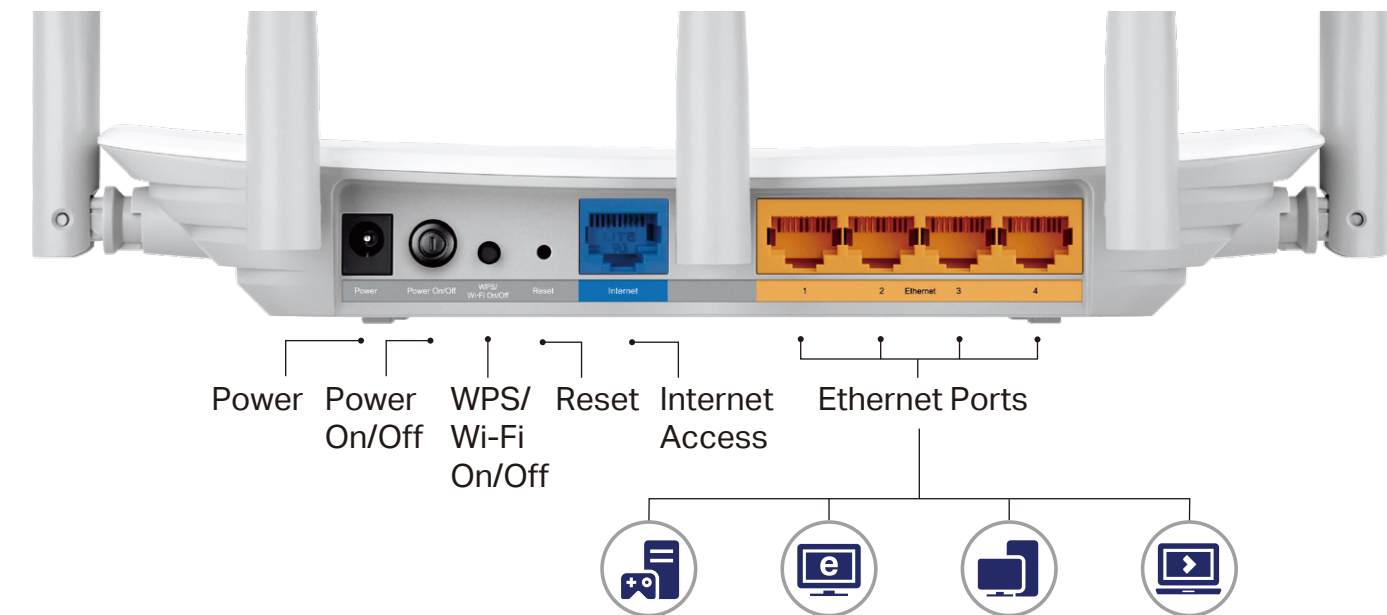

Fast Ethernet

Enjoy fast, reliable wired connections for gaming and streaming in the best quality.