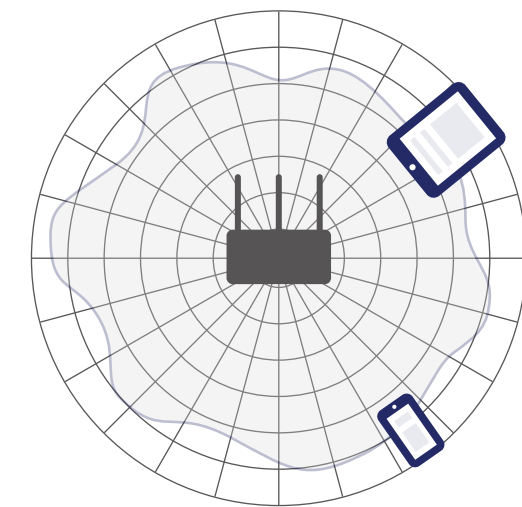

Regular Router