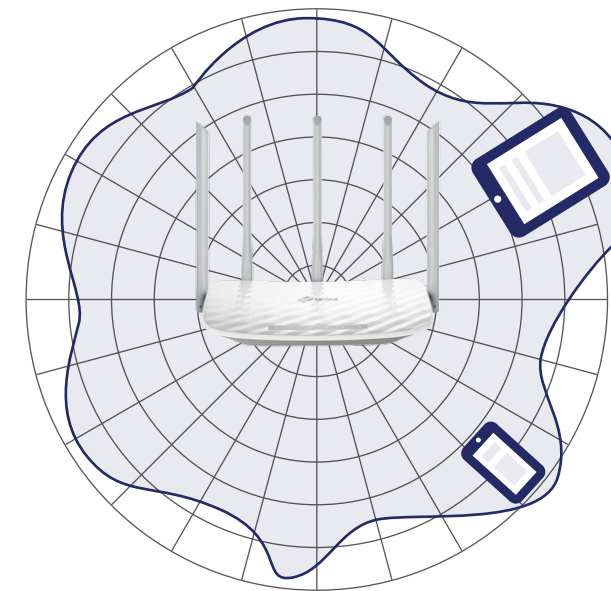

MU-MIMO Router
Simultaneously sends data to multiple devices

Traditional Router
Sends data to one device at a time

Beamforming for Better Coverage

Five external omni-directional antennas create strong, clear, dependable Wi-Fi throughout your home. Beamforming detects the location of your connected devices and concentrates the Archer C60's signal towards them to optimize wireless connections.