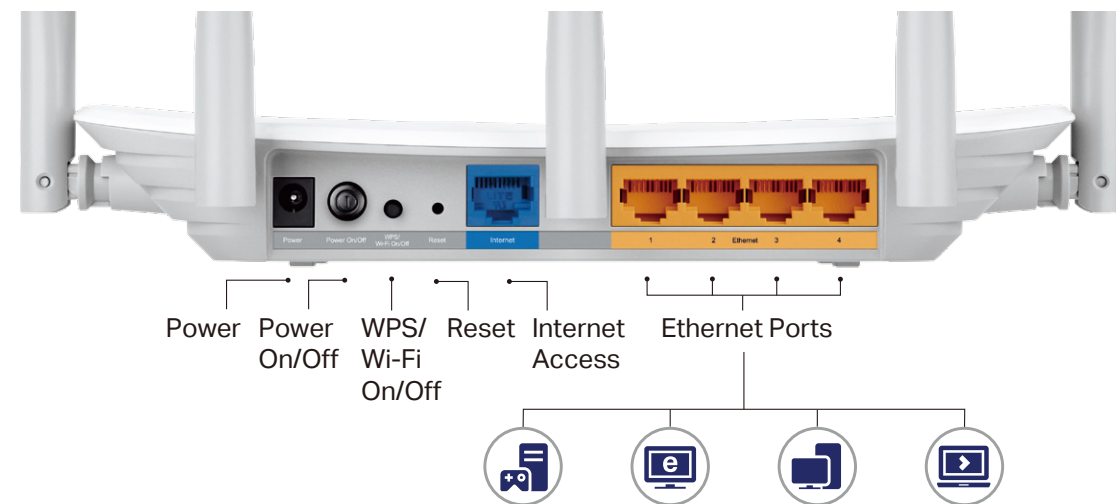

Features

Ease of Use

- Intuitive Web UI – Ensures quick and simple Installation without hassle
- Fast Encryption – One-touch WPA wireless security encryption with the WPS button
- Wi-Fi On/Off – Turn on/off wireless radio as needed using the Wi-Fi On/Off button
- Power On/Off – Conveniently power on or off your router as required
- Hassle-free Management with Tether App – Network management is made easy with the TP-Link Tether App, available on any Android and iOS device
- Online Upgrade – Keeps you informed of the latest firmware updates, ensuring your router stays at its best

Security

- Guest Network – Keep your main network secure by creating a separate network for friends and visitors
- Access Control – Establish a whitelist or blacklist to allow or restrict certain devices to access the internet
- Parental Controls – Restrict internet access time and contents for children devices
- VPN Server – PPTP VPN and OpenVPN are supported, making it easy to set up a secure connection between your private network and the internet
- Encryptions for Secure Network – WPA-PSK and WPA2-PSK encryptions provide active protection against security threats

Specifications

Hardware

- Ethernet Ports: 4 10/100Mbps LAN Ports, 1 10/100Mbps WAN Port
- Buttons: WPS/Wi-Fi On/Off Button, Power On/Off Button, Reset Button
- Antennas: 5 Fixed Omni Directional Antennas
- External Power Supply: 12VDC/1A
- Dimensions (W x D x H): 9.1 × 5.7 × 1.4 in (230 × 144 × 37 mm)